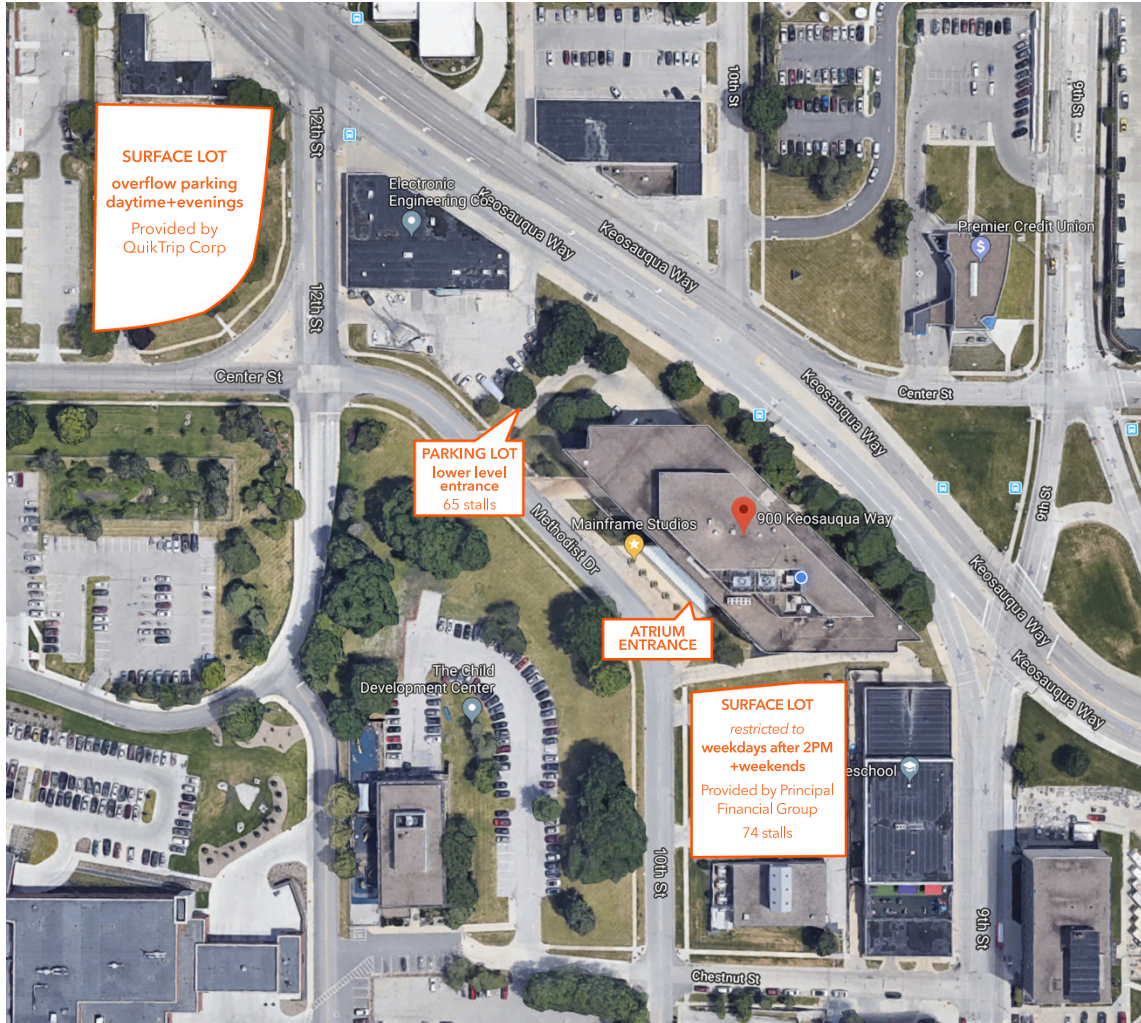

Parking & Directions

PARKING

DIRECTIONS

from downtown

Follow 10th Street North.

Mainframe will be on the right as the road curves towards Center Street.

from I-235

Take Keo Way exit towards downtown. Take a Right on 12th Street. Take a Left at Center Street and Mainframe will be on the left.